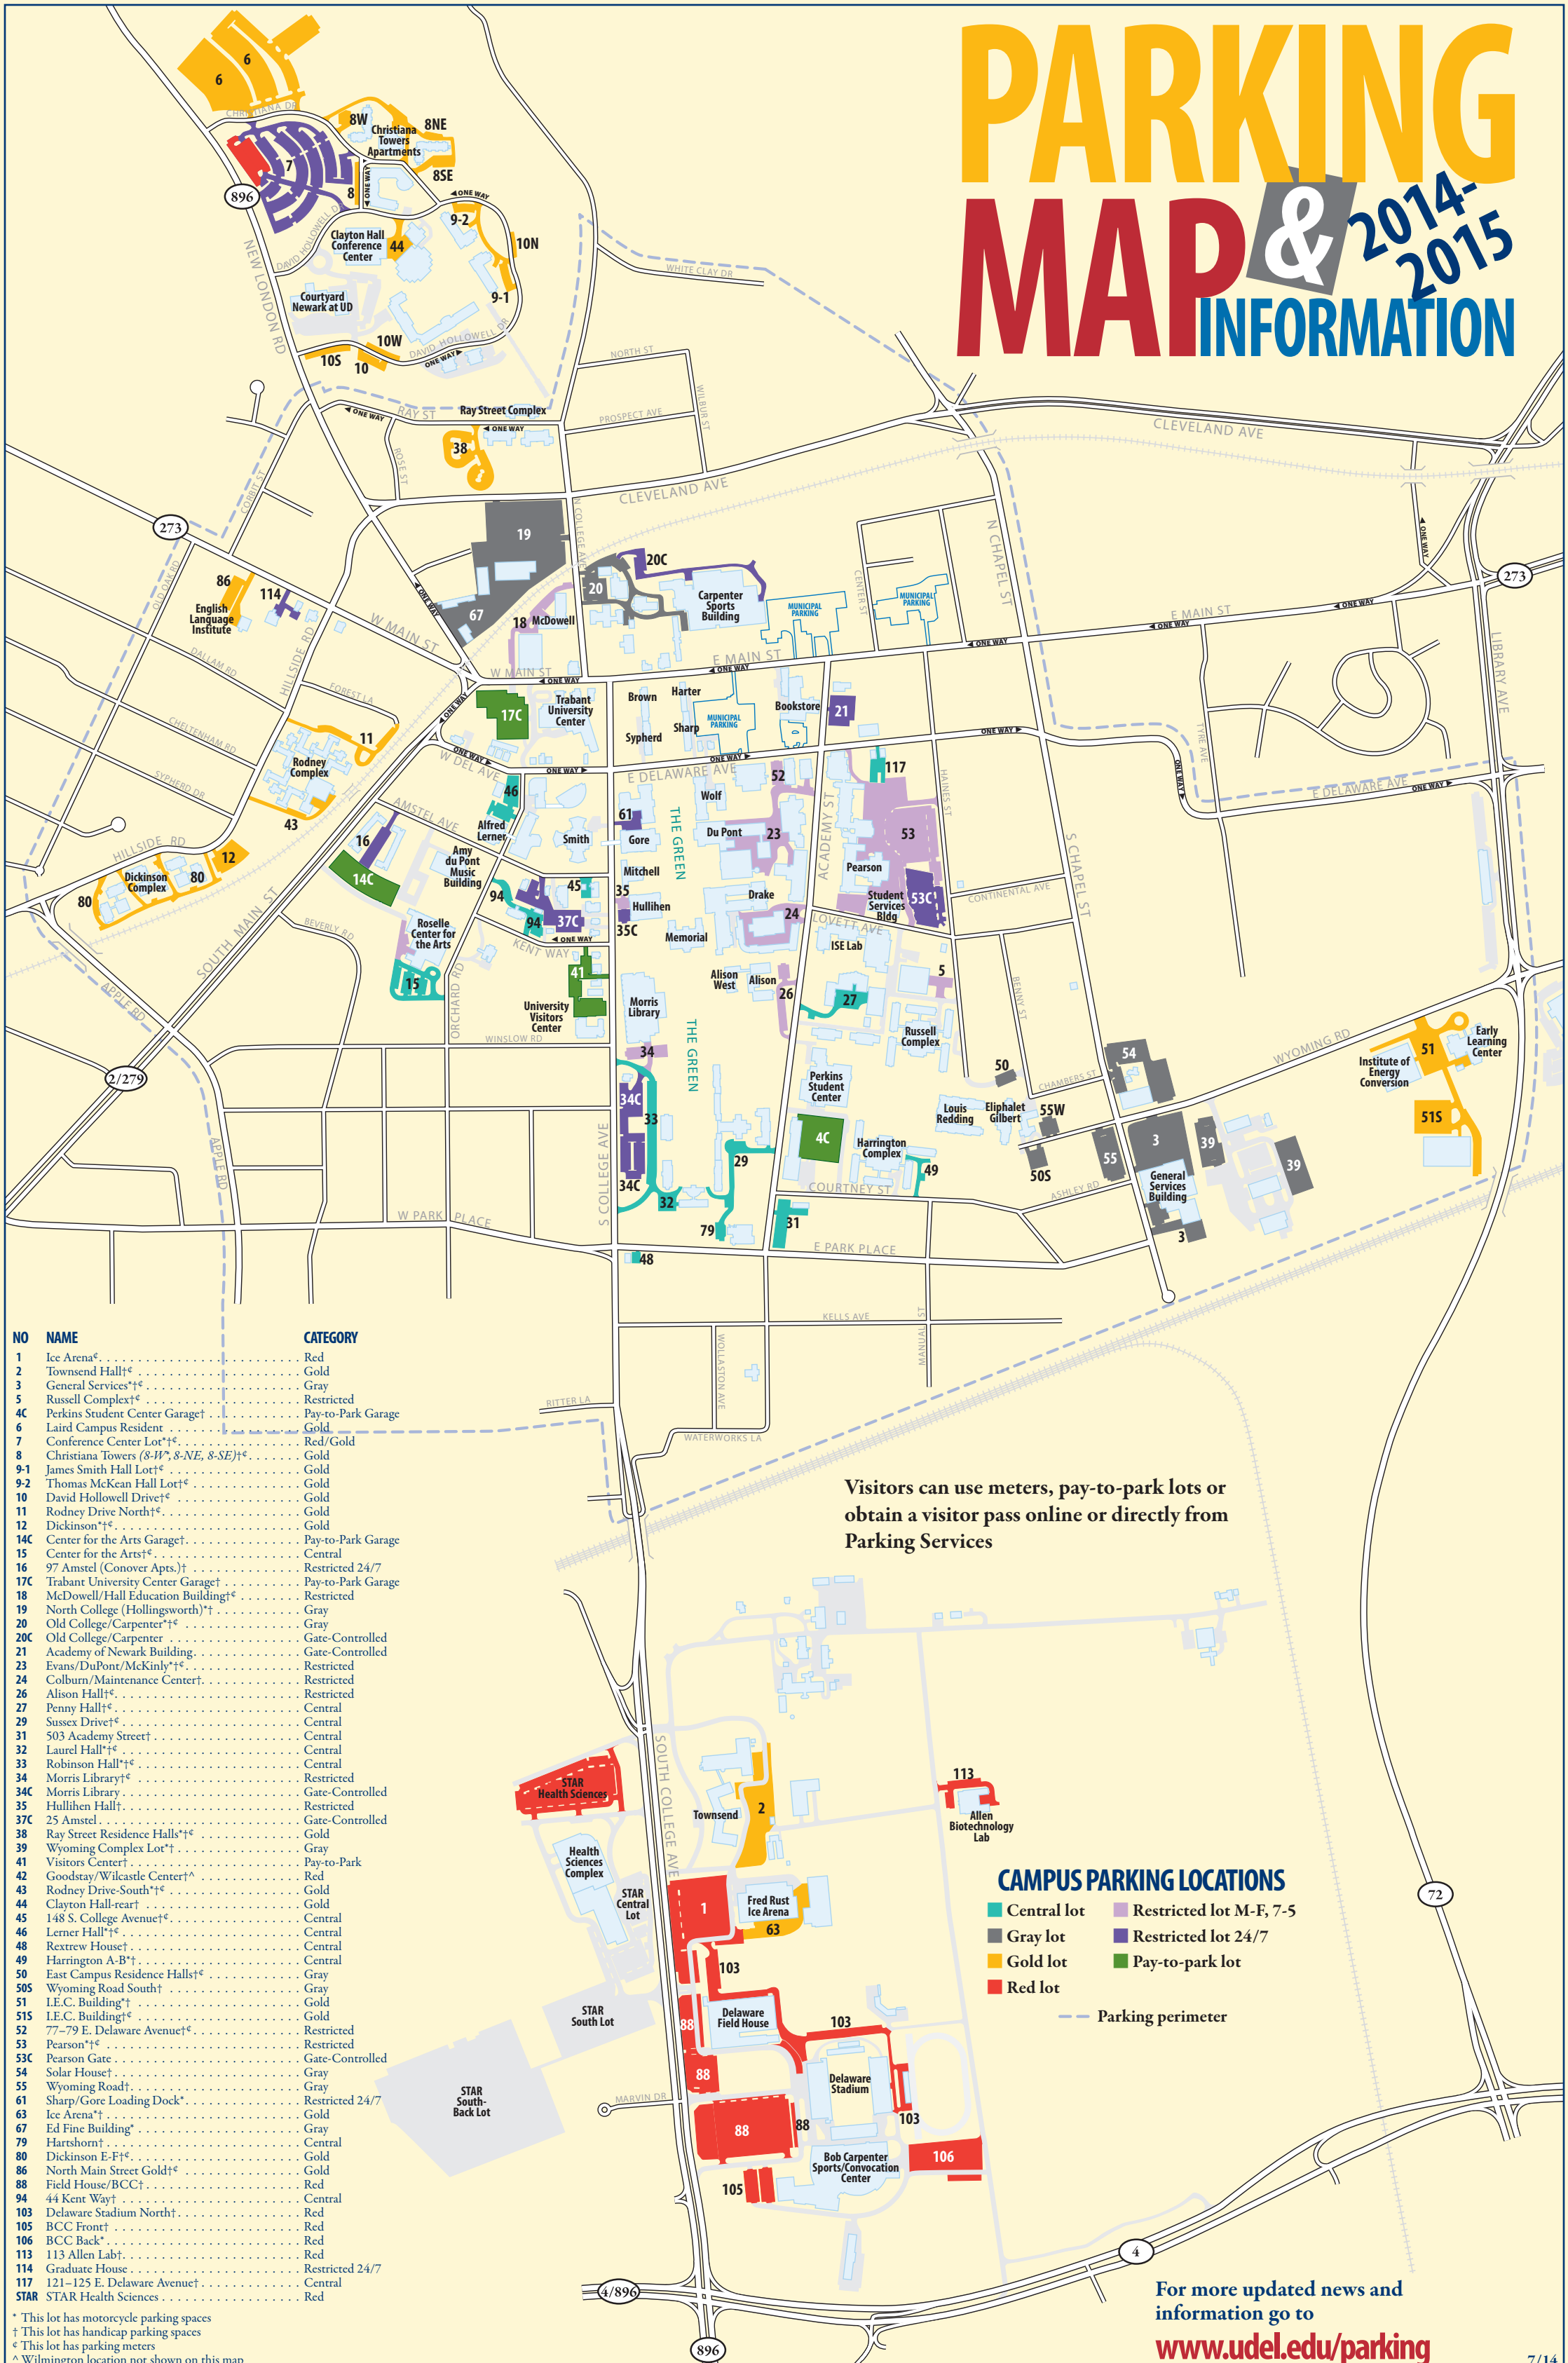

# PARKING MAP & 2014-2015 INFORMATION

NO	NAME	CATEGORY
1	Ice Arena*	Red
2	Townsend Hall†	Gold
3	General Services*†	Gray
5	Russell Complex†	Restricted
4C	Perkins Student Center Garage†	Pay-to-Park Garage
6	Laird Campus Resident	Gold
7	Conference Center Lot*†	Red/Gold
8	Christiana Towers (8-W, 8-NE, 8-SE)*†	Gold
9-1	James Smith Hall Lot†	Gold
9-2	Thomas McKean Hall Lot†	Gold
10	David Hollowell Drive†	Gold
11	Rodney Drive North†	Gold
12	Dickinson*†	Gold
14C	Center for the Arts Garage†	Pay-to-Park Garage
15	Center for the Arts†	Central
16	97 Amstel (Conover Apts.)†	Restricted 24/7
17C	Trabant University Center Garage†	Pay-to-Park Garage
18	McDowell/Hall Education Building†	Restricted
19	North College (Hollingsworth)*†	Gray
20	Old College/Carpenter*†	Gray
20C	Old College/Carpenter	Gate-Controlled
21	Academy of Newark Building	Gate-Controlled
23	Evans/DuPont/McKinly*†	Restricted
24	Colburn/Maintenance Center†	Restricted
26	Alison Hall†	Restricted
27	Penny Hall†	Central
29	Sussex Drive†	Central
31	503 Academy Street†	Central
32	Laurel Hall*†	Central
33	Robinson Hall*†	Central
34	Morris Library*†	Restricted
34C	Morris Library	Gate-Controlled
35	Hullihen Hall†	Restricted
37C	25 Amstel	Gate-Controlled
38	Ray Street Residence Halls*†	Gold
39	Wyoming Complex Lot†	Gray
41	Visitors Center†	Pay-to-Park
42	Goodstay/Wilcastle Center†	Red
43	Rodney Drive-South*†	Gold
44	Clayton Hall-rear†	Gold
45	148 S. College Avenue†	Central
46	Lerner Hall*†	Central
48	Rextrow House†	Central
49	Harrington A-B*†	Central
50	East Campus Residence Halls†	Gray
50S	Wyoming Road South†	Gray
51	I.E.C. Building*†	Gold
51S	I.E.C. Building*†	Gold
52	77-79 E. Delaware Avenue†	Restricted
53	Pearson*†	Restricted
53C	Pearson Gate	Gate-Controlled
54	Solar House†	Gray
55	Wyoming Road†	Gray
61	Sharp/Gore Loading Dock*	Restricted 24/7
63	Ice Arena*†	Gold
67	Ed Fine Building*	Gray
79	Hartshorn†	Central
80	Dickinson E-F*†	Gold
86	North Main Street Gold†	Gold
88	Field House/BCC†	Red
94	44 Kent Way†	Central
103	Delaware Stadium North†	Red
105	BCC Front†	Red
106	BCC Back*	Red
113	113 Allen Lab†	Red
114	Graduate House	Restricted 24/7
117	121-125 E. Delaware Avenue†	Central
STAR	STAR Health Sciences	Red