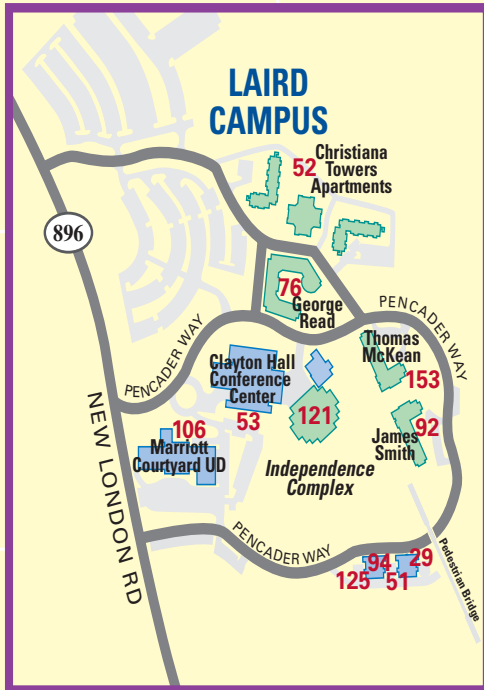

F

- 1 1 Innovation Way C7
- 2 4 Kent Way D3
- 3 5 Courtney Street E4
- 4 9 Innovation Way D6
- 5 12 West Delaware Avenue C3
- 6 24 Kent Way D3
- 7 28 West Delaware Avenue C3
- 8 30 West Delaware Avenue C3
- 9 34 West Delaware Avenue C3
- 10 77-79 East Delaware Avenue C4
- 11 87 East Main Street C4
- 12 148-150 South College Ave. D3
- 13 186 South College D3
- 14 200 Academy Street D4
- 15 231 South College Avenue D3
- 16 314 Wyoming Road E5
- 17 401 Academy Street E4
- 18 413 Academy Street E4
- 19 461 Wyoming Road E7
- 20 850 Library Avenue D7
- 21 910 South Chapel F7
- 22 Academy Building C4
- 23 Alfred Lerner Hall C3
- 24 Alison Hall D4
- 25 Alison Hall West D4
- 26 Allen Biotechnology Lab. D9
- 27 Alpha Gamma Rho D5
- 28 Alpha Phi D3
- 29 Alpha Sigma Alpha C7
- 30 Alpha Xi Delta B2
- 31 Alumni Hall B4
- 32 Amy du Pont Music Building C3
- 33 Amy Rextrew House E3
- 34 Art Studio Building B3
- 35 Baptist Student Ministry C3
- 36 Bayard Sharp Hall C3
- 37 Belmont Hall B2
- 38 Blue & Gold Club D3
- 39 Bob Carpenter Sports/Conv. Ctr. F8
- 40 Bob Hannah Stadium E9
- 41 Bookstore D4
- 42 Brown Hall C4
- 43 Brown Lab D4
- 44 Cannon Hall E4
- 45 Carpenter Sports Building B4
- 46 Catholic Campus Ministry D5
- 47 Center for Black Culture D3
- 48 Center for Comp. Materials C4
- 49 Center for the Arts D2
- 50 Chabad House E3
- 51 Chi Omega C7
- 52 Christiana Towers Apts. A7
- 53 Clayton Hall B6
- 54 Colburn Lab D4
- 55 Computing Center E6
- 56 Conover Apartments C2
- 57 Dairy Unit C9
- 58 Delaware Biotech. Institute C6
- 59 Delaware Field House E8
- 60 Delaware Geological Survey D4
- 61 Delaware Stadium E9
- 62 Dickinson Complex C1
- 63 Drake Hall D4
- 64 Du Pont Hall C4
- 65 Early Learning Center E7
- 66 East Hall C4
- 67 Ed Fine Building B3
- 68 Elliott Hall B4
- 69 English Language Institute B2
- 70 Episcopal Campus Ministry E3
- 71 Evans Hall C4
- 72 Ewing Hall C3
- 73 Fischer Greenhouse Lab. D8
- 74 General Services Building E6