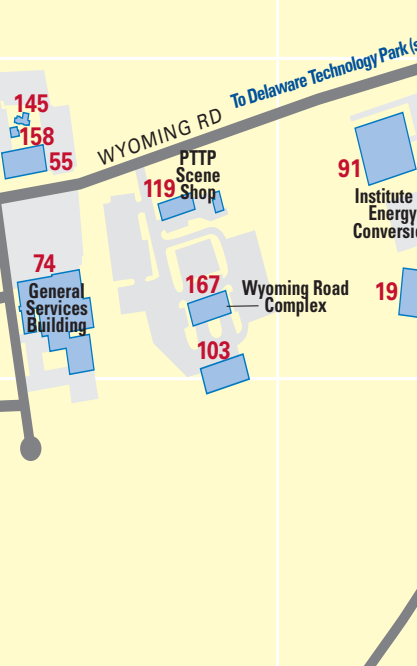

- 1 1 Innovation Way C7
- 2 4 Kent Way D3
- 3 5 Courtney Street E4
- 4 9 Innovation Way D6
- 5 12 West Delaware Avenue C3
- 6 24 Kent Way D3
- 7 28 West Delaware Avenue C3
- 8 30 West Delaware Avenue C3
- 9 34 West Delaware Avenue C3
- 10 77-79 East Delaware Avenue C4
- 11 87 East Main Street C4
- 12 148-150 South College Ave. D3
- 13 186 South College D3
- 14 200 Academy Street D4
- 15 231 South College Avenue D3
- 16 314 Wyoming Road E5
- 17 401 Academy Street E4
- 18 413 Academy Street E4
- 19 461 Wyoming Road E7
- 20 850 Library Avenue D7
- 21 910 South Chapel F7
- 22 Academy Building C4
- 23 Alfred Lerner Hall C3
- 24 Alison Hall D4
- 25 Alison Hall West D4
- 26 Allen Biotechnology Lab. D9
- 27 Alpha Gamma Rho D5
- 28 Alpha Phi D3
- 29 Alpha Sigma Alpha C7
- 30 Alpha Xi Delta B2
- 31 Alumni Hall B4
- 32 Amy du Pont Music Building C3
- 33 Amy Rextrew House E3
- 34 Art Studio Building B3
- 35 Baptist Student Ministry C3
- 36 Bayard Sharp Hall C3
- 37 Belmont Hall B2
- 38 Blue & Gold Club D3
- 39 Bob Carpenter Sports/Conv. Ctr. F8
- 40 Bob Hannah Stadium E9
- 41 Bookstore D4
- 42 Brown Hall C4
- 43 Brown Lab D4
- 44 Cannon Hall E4
- 45 Carpenter Sports Building B4
- 46 Catholic Campus Ministry D5
- 47 Center for Black Culture D3
- 48 Center for Comp. Materials C4
- 49 Center for the Arts D2
- 50 Chabad House E3
- 51 Chi Omega C7
- 52 Christiana Towers Apts. A7
- 53 Clayton Hall B6
- 54 Colburn Lab D4
- 55 Computing Center E6
- 56 Conover Apartments C2
- 57 Dairy Unit C9
- 58 Delaware Biotech. Institute C6
- 59 Delaware Field House E8
- 60 Delaware Geological Survey D4
- 61 Delaware Stadium E9
- 62 Dickinson Complex C1
- 63 Drake Hall D4
- 64 Du Pont Hall C4
- 65 Early Learning Center E7
- 66 East Hall C4
- 67 Ed Fine Building B3
- 68 Elliott Hall B4
- 69 English Language Institute B2
- 70 Episcopal Campus Ministry E3
- 71 Evans Hall C4
- 72 Ewing Hall C3
- 73 Fischer Greenhouse Lab. D8
- 74 General Services Building E6