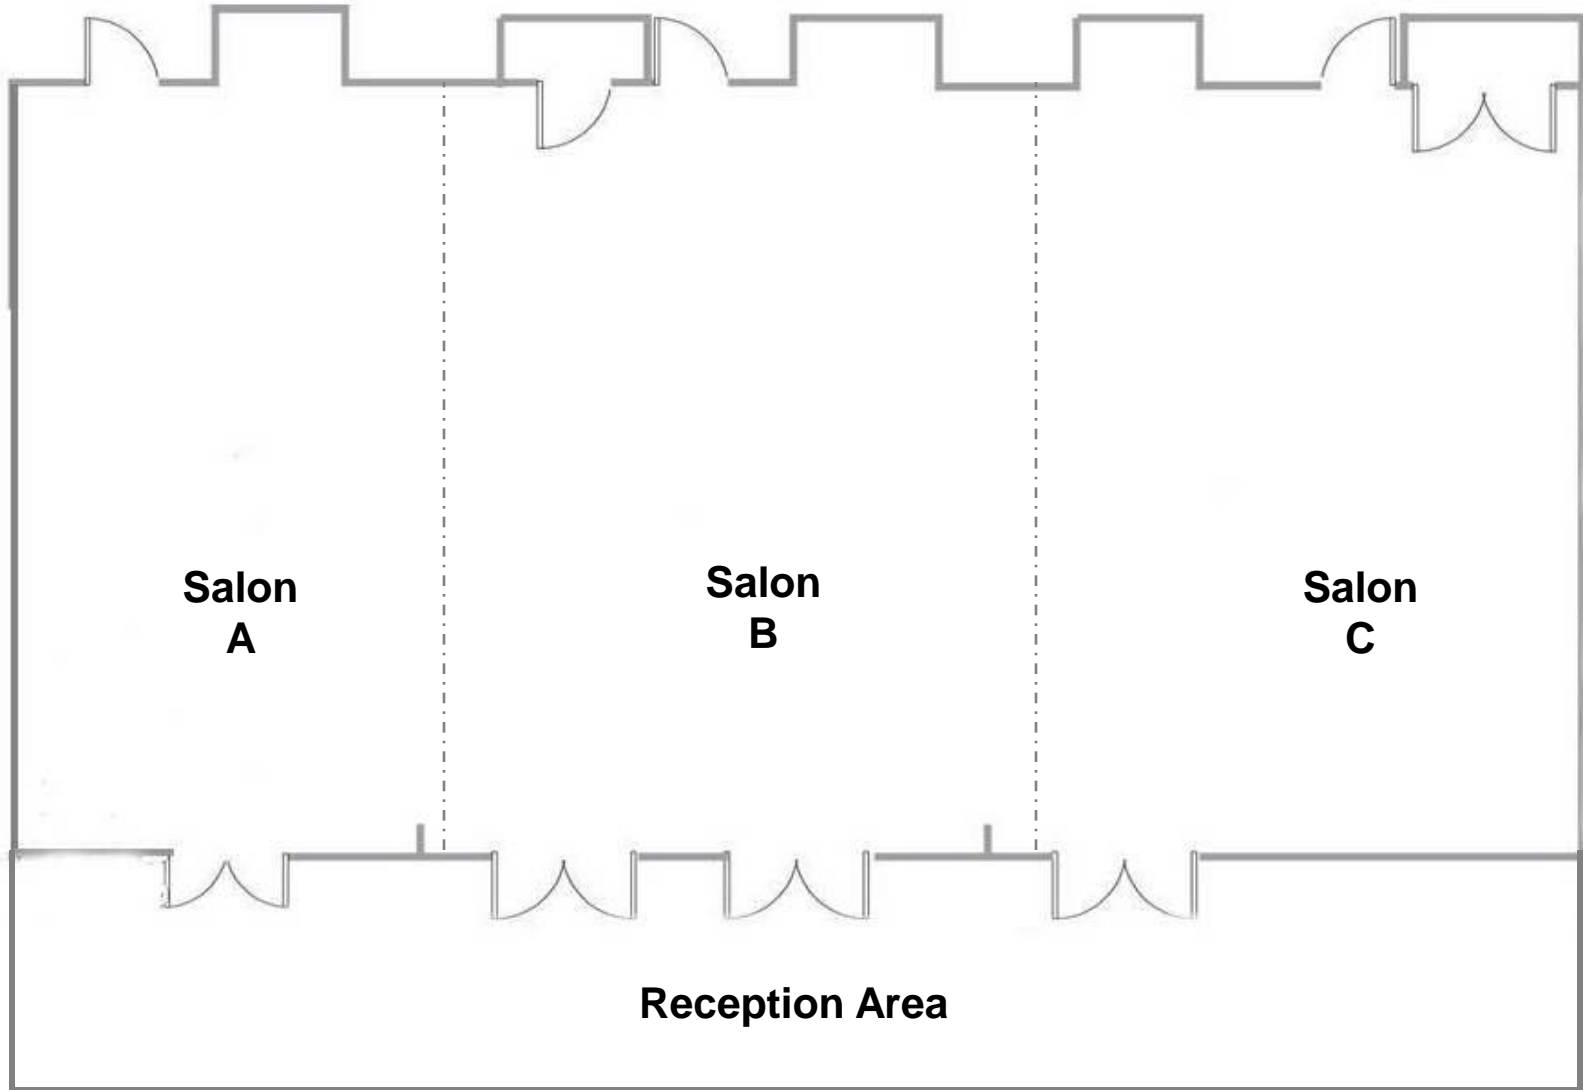

Marriott Center for Hospitality and Tourism

Restrooms

Salon
A

Salon
B

Salon
C

Reception Area

	Length (ft.)	Width (ft.)	Total (sq. ft.)	Classroom	Rounds	Theater
Salon A-B-C	65.5	31.3	2050.2	80	130	150
Salon A	15.2	31.3	475.8	20	30	30
Salon B	25.0	31.3	782.5	30	50	60
Salon C	25.3	31.3	791.9	30	50	60
Reception Area	65.5	15.5	1015.3			