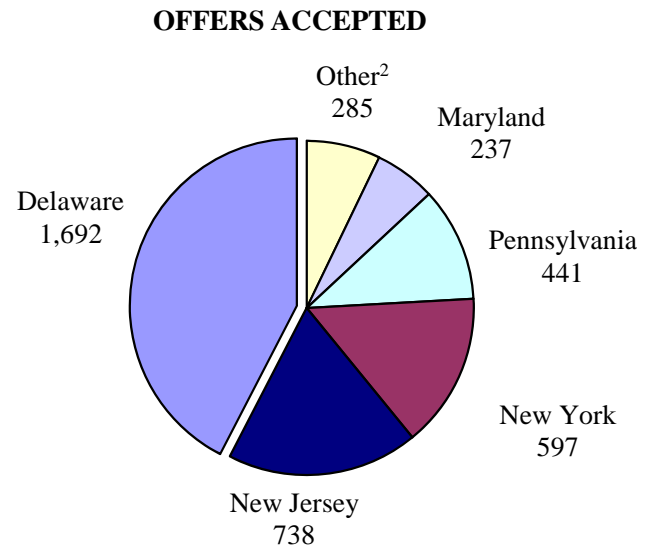

**DISTRIBUTION OF COMPLETED ADMISSIONS APPLICATIONS
AND ACCEPTED OFFERS
FIRST-TIME FRESHMEN FROM SELECT REGIONAL STATES
Fall 2012**

STATE	COMPLETED APPLICATIONS	% OF TOTAL ¹
New Jersey	6,797	28.5%
New York	5,145	21.6%
Pennsylvania	3,725	15.6%
DELAWARE	2,985	12.5%
Maryland	2,536	10.6%
Connecticut	1,062	4.5%
Massachusetts	977	4.1%
Virginia	520	2.2%
District of Columbia	78	0.3%
TOTAL¹	23,825	100.0%

STATE	OFFERS ACCEPTED	% OF TOTAL ¹
DELAWARE	1,692	42.4%
New Jersey	738	18.5%
New York	597	15.0%
Pennsylvania	441	11.1%
Maryland	237	5.9%
Massachusetts	111	2.8%
Connecticut	99	2.5%
Virginia	59	1.5%
District of Columbia	16	0.4%
TOTAL¹	3,990	100.0%

¹ Total refers to applications and accepted offers from these nine states only.

² Other includes Connecticut, Massachusetts, Virginia, and the District of Columbia.