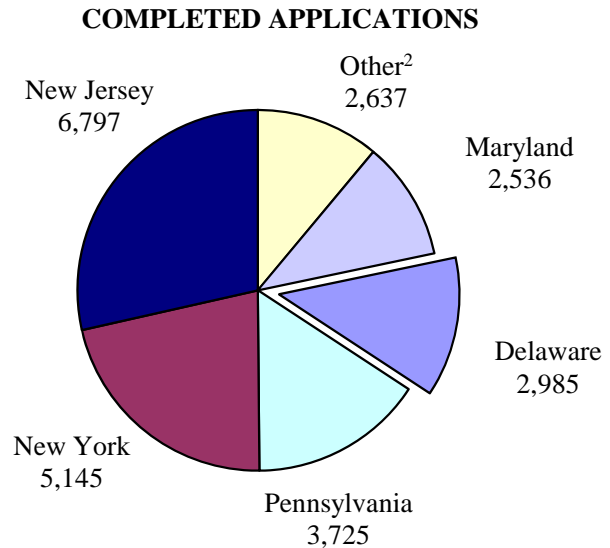

**DISTRIBUTION OF COMPLETED ADMISSIONS APPLICATIONS
AND ACCEPTED OFFERS
FIRST-TIME FRESHMEN FROM SELECT REGIONAL STATES
Fall 2012**

STATE	COMPLETED APPLICATIONS	% OF TOTAL ¹
New Jersey	6,797	28.5%
New York	5,145	21.6%
Pennsylvania	3,725	15.6%
DELAWARE	2,985	12.5%
Maryland	2,536	10.6%
Connecticut	1,062	4.5%
Massachusetts	977	4.1%
Virginia	520	2.2%
District of Columbia	78	0.3%
TOTAL¹	23,825	100.0%

STATE	OFFERS ACCEPTED	% OF TOTAL ¹
DELAWARE	1,692	42.4%
New Jersey	738	18.5%
New York	597	15.0%
Pennsylvania	441	11.1%
Maryland	237	5.9%
Massachusetts	111	2.8%
Connecticut	99	2.5%
Virginia	59	1.5%
District of Columbia	16	0.4%
TOTAL¹	3,990	100.0%

¹ Total refers to applications and accepted offers from these nine states only.

² Other includes Connecticut, Massachusetts, Virginia, and the District of Columbia.