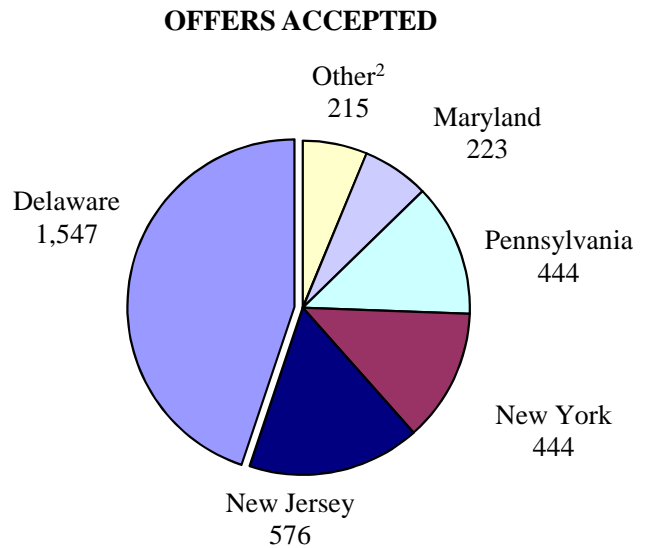

**DISTRIBUTION OF COMPLETED ADMISSIONS APPLICATIONS
AND ACCEPTED OFFERS
FIRST-TIME FRESHMEN FROM SELECT REGIONAL STATES
Fall 2010**

STATE	COMPLETED APPLICATIONS	% OF TOTAL ¹
New Jersey	6,137	28.4%
New York	4,574	21.1%
Pennsylvania	3,430	15.9%
DELAWARE	2,864	13.2%
Maryland	2,235	10.3%
Massachusetts	954	4.4%
Connecticut	906	4.2%
Virginia	470	2.2%
District of Columbia	67	0.3%
TOTAL¹	21,637	100.0%

STATE	OFFER ACCEPTED	% OF TOTAL ¹
DELAWARE	1,547	44.9%
New Jersey	576	16.7%
New York	444	12.9%
Pennsylvania	444	12.9%
Maryland	223	6.5%
Connecticut	87	2.5%
Massachusetts	81	2.3%
Virginia	36	1.0%
District of Columbia	11	0.3%
TOTAL¹	3,449	100.0%

¹ Total refers to applications and accepted offers from these nine states only.

² Other includes Connecticut, Massachusetts, Virginia, and the District of Columbia.

Source: Official ADM Extract,
Office of Institutional Research/UDEW