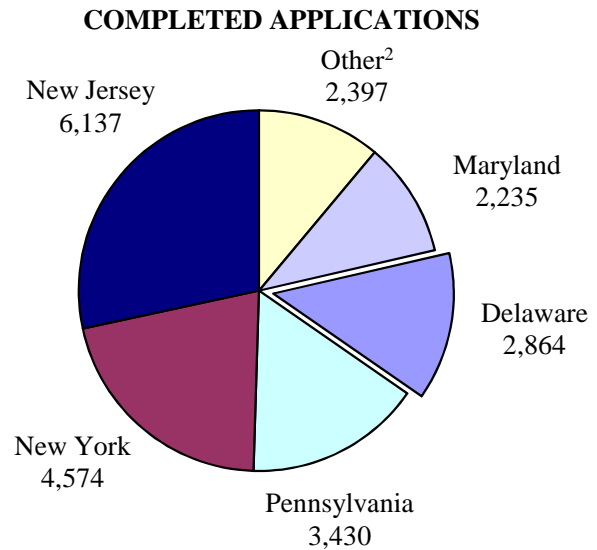

**DISTRIBUTION OF COMPLETED ADMISSIONS APPLICATIONS
AND ACCEPTED OFFERS
FIRST-TIME FRESHMEN FROM SELECT REGIONAL STATES
Fall 2010**

STATE	COMPLETED APPLICATIONS	% OF TOTAL ¹
New Jersey	6,137	28.4%
New York	4,574	21.1%
Pennsylvania	3,430	15.9%
DELAWARE	2,864	13.2%
Maryland	2,235	10.3%
Massachusetts	954	4.4%
Connecticut	906	4.2%
Virginia	470	2.2%
District of Columbia	67	0.3%
TOTAL¹	21,637	100.0%

STATE	OFFER ACCEPTED	% OF TOTAL ¹
DELAWARE	1,547	44.9%
New Jersey	576	16.7%
New York	444	12.9%
Pennsylvania	444	12.9%
Maryland	223	6.5%
Connecticut	87	2.5%
Massachusetts	81	2.3%
Virginia	36	1.0%
District of Columbia	11	0.3%
TOTAL¹	3,449	100.0%

¹ Total refers to applications and accepted offers from these nine states only.

² Other includes Connecticut, Massachusetts, Virginia, and the District of Columbia.

Source: Official ADM Extract,
Office of Institutional Research/UDEW