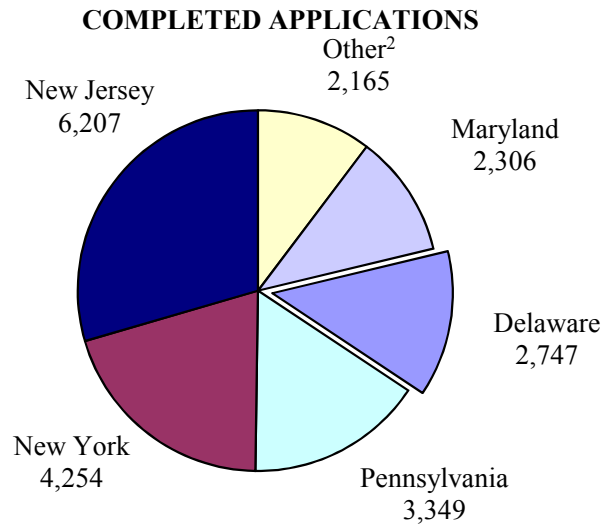

**DISTRIBUTION OF COMPLETED ADMISSIONS APPLICATIONS
AND ACCEPTED OFFERS
FIRST-TIME FRESHMEN FROM SELECT REGIONAL STATES
Fall 2009**

STATE	COMPLETED APPLICATIONS	% OF TOTAL ¹
New Jersey	6,207	29.5%
New York	4,254	20.2%
Pennsylvania	3,349	15.9%
DELAWARE	2,747	13.1%
Maryland	2,306	11.0%
Massachusetts	812	3.9%
Connecticut	786	3.7%
Virginia	467	2.2%
District of Columbia	100	0.5%
TOTAL ¹	21,028	100.0%

STATE	OFFER ACCEPTED	% OF TOTAL ¹
DELAWARE	1,609	40.3%
New Jersey	665	16.7%
New York	615	15.4%
Pennsylvania	514	12.9%
Maryland	295	7.4%
Connecticut	113	2.8%
Massachusetts	111	2.8%
Virginia	58	1.5%
District of Columbia	8	0.2%
TOTAL ¹	3,988	100.0%

¹ Total refers to applications and accepted offers from these nine states only.

² Other includes Connecticut, Massachusetts, Virginia, and the District of Columbia.