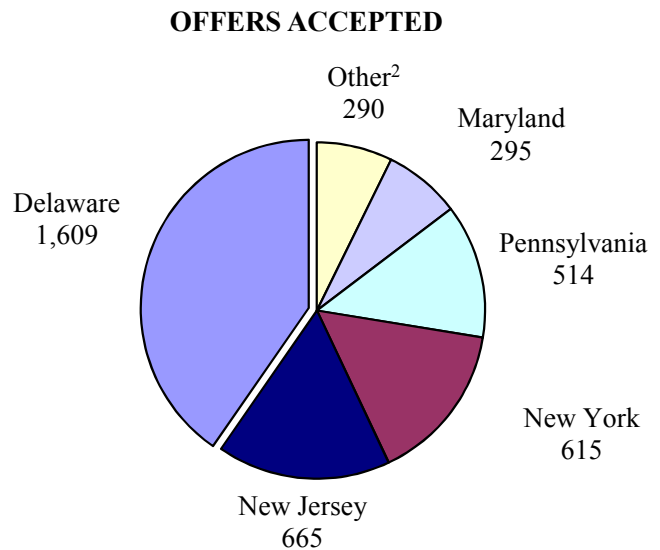

**DISTRIBUTION OF COMPLETED ADMISSIONS APPLICATIONS
AND ACCEPTED OFFERS
FIRST-TIME FRESHMEN FROM SELECT REGIONAL STATES
Fall 2009**

STATE	COMPLETED APPLICATIONS	% OF TOTAL ¹
New Jersey	6,207	29.5%
New York	4,254	20.2%
Pennsylvania	3,349	15.9%
DELAWARE	2,747	13.1%
Maryland	2,306	11.0%
Massachusetts	812	3.9%
Connecticut	786	3.7%
Virginia	467	2.2%
District of Columbia	100	0.5%
TOTAL ¹	21,028	100.0%

STATE	OFFER ACCEPTED	% OF TOTAL ¹
DELAWARE	1,609	40.3%
New Jersey	665	16.7%
New York	615	15.4%
Pennsylvania	514	12.9%
Maryland	295	7.4%
Connecticut	113	2.8%
Massachusetts	111	2.8%
Virginia	58	1.5%
District of Columbia	8	0.2%
TOTAL ¹	3,988	100.0%

¹ Total refers to applications and accepted offers from these nine states only.

² Other includes Connecticut, Massachusetts, Virginia, and the District of Columbia.