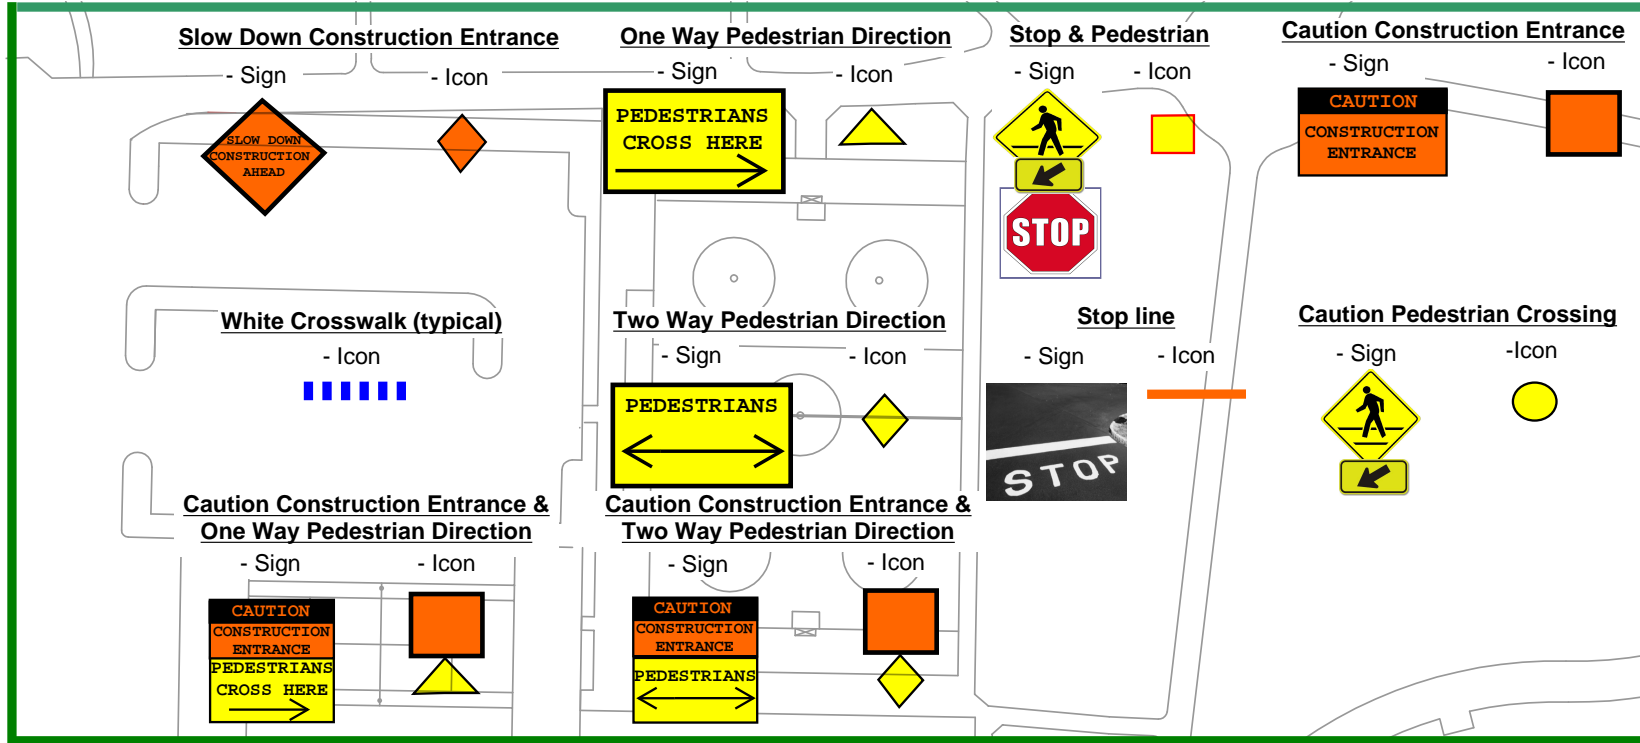

# Academy Street Dining & Residence Hall Project

Grove Walk Closed, Now Until: August 21, 2014

## Pedestrian Crossing Legend

## Grove Work Legend