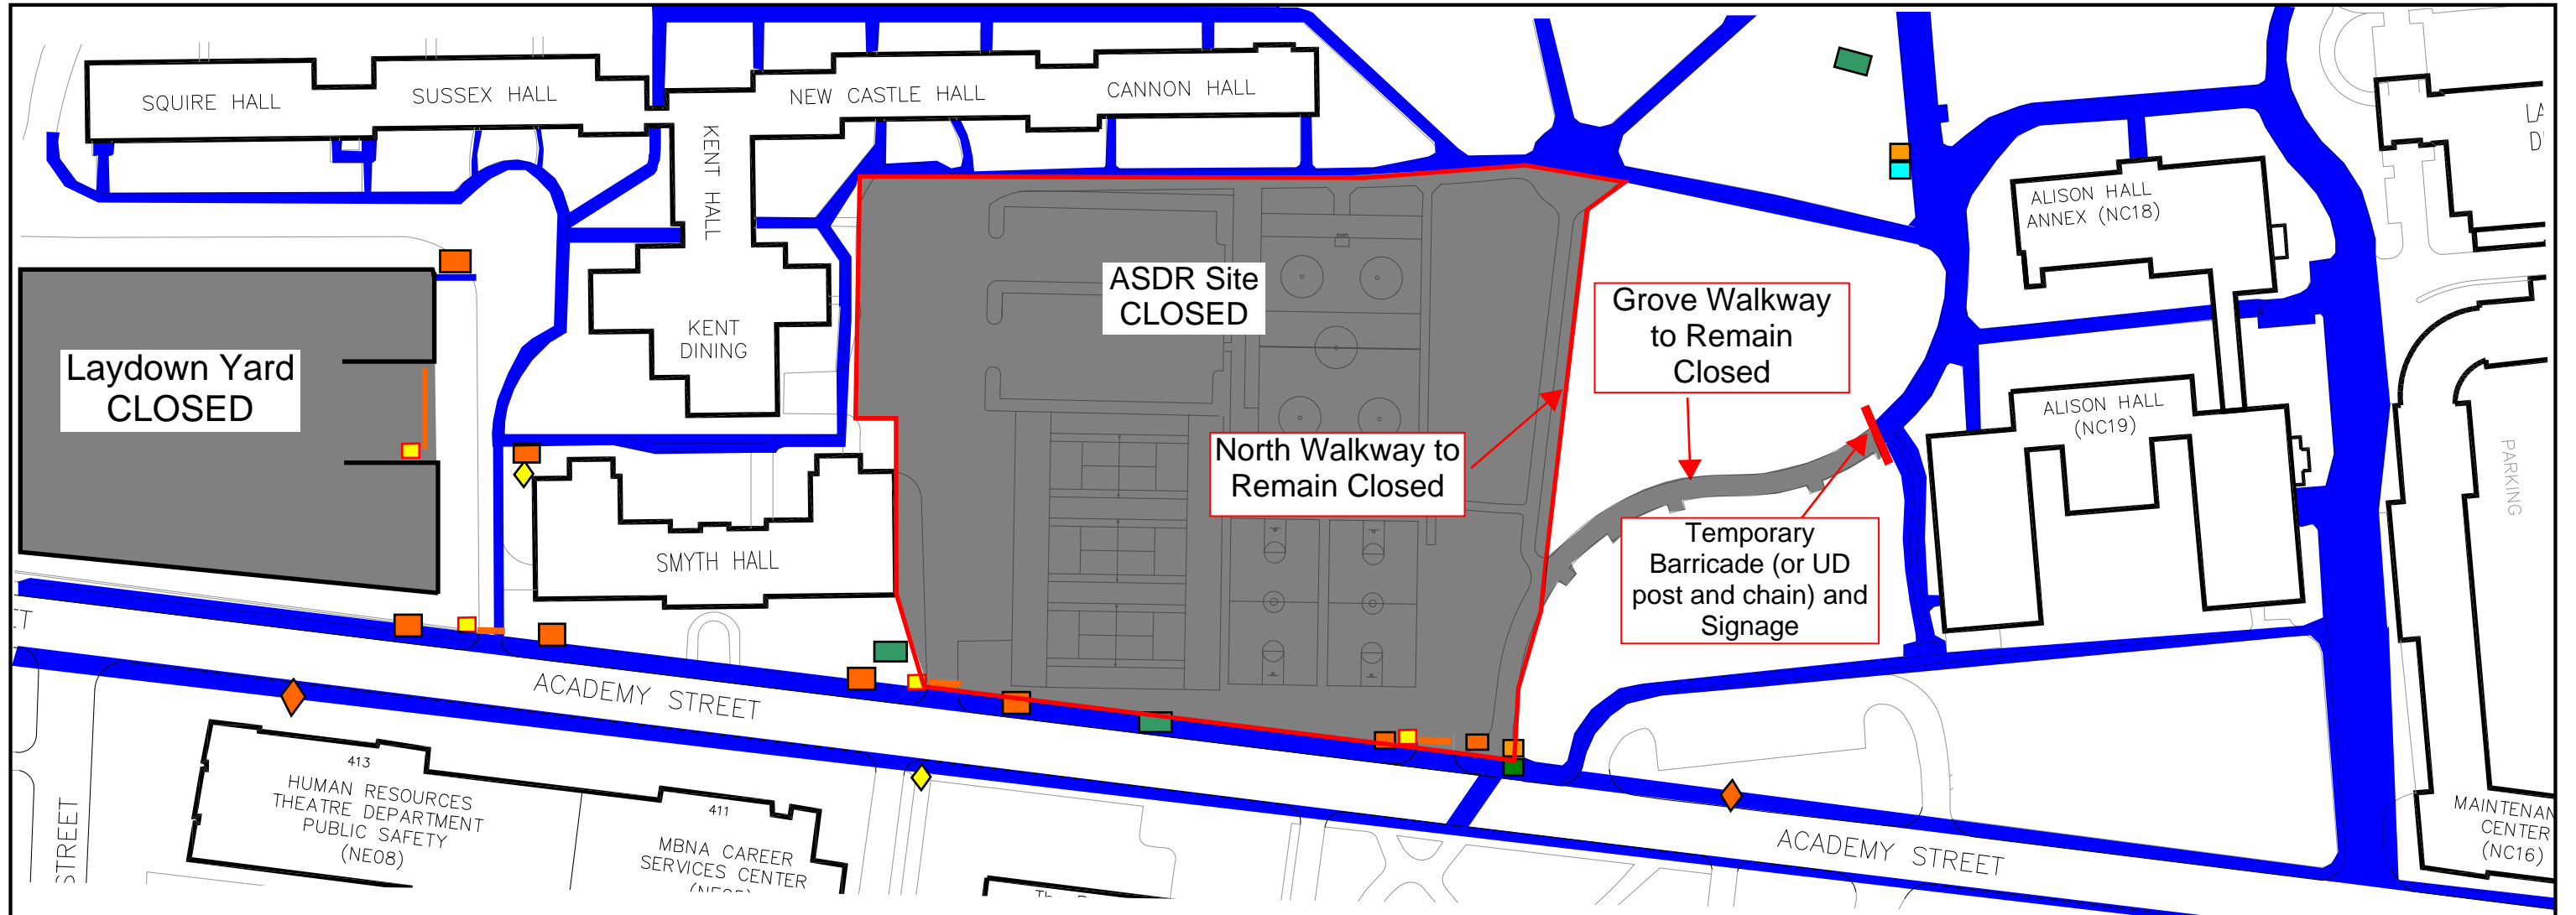

# Academy Street Dining & Residence Hall Project

Grove Walk Closed, Now Until: August 21, 2014

## Pedestrian Crossing Legend

## Grove Work Legend