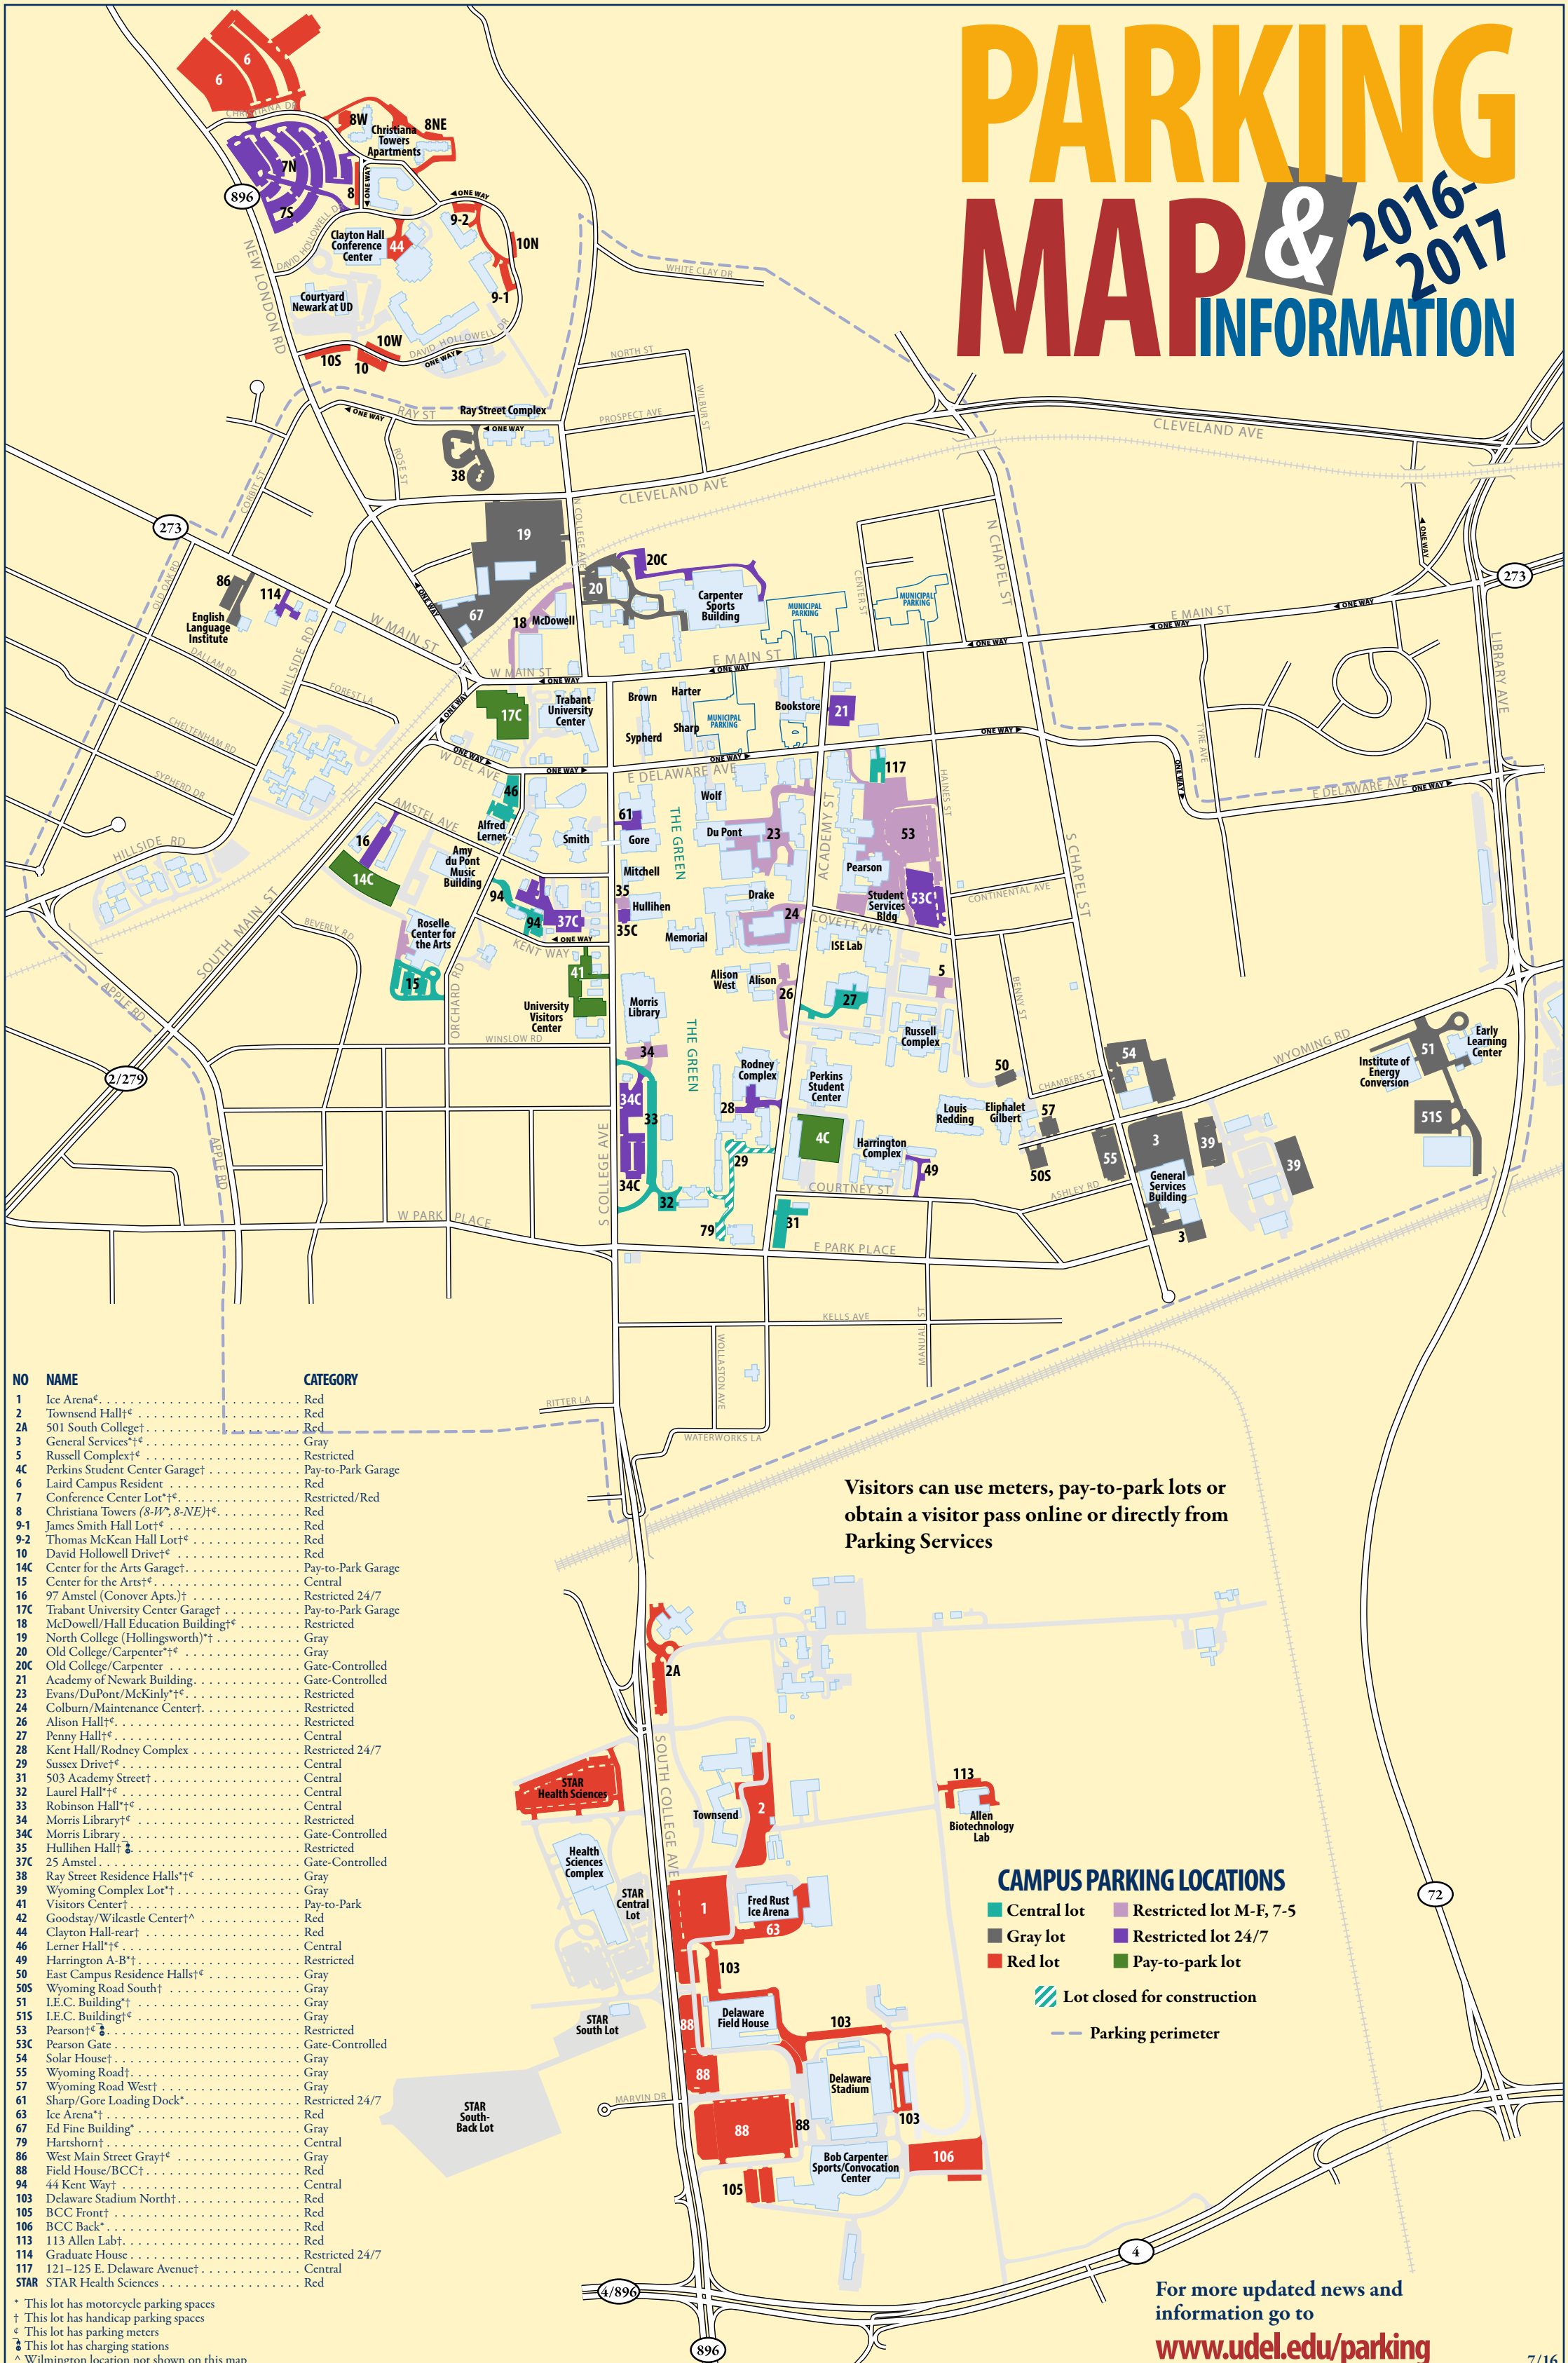

PARKING MAP & 2016-2017 INFORMATION

NO	NAME	CATEGORY
1	Ice Arena ^c	Red
2	Townsend Hall† ^c	Red
2A	501 South College†	Red
3	General Services† ^c	Gray
5	Russell Complex† ^c	Restricted
4C	Perkins Student Center Garage†	Pay-to-Park Garage
6	Laird Campus Resident	Red
7	Conference Center Lot† ^c	Restricted/Red
8	Christiana Towers (8-W, 8-NE)† ^c	Red
9-1	James Smith Hall Lot† ^c	Red
9-2	Thomas McKean Hall Lot† ^c	Red
10	David Hollowell Drive† ^c	Red
14C	Center for the Arts Garage†	Pay-to-Park Garage
15	Center for the Arts† ^c	Central
16	97 Amstel (Conover Apts.)†	Restricted 24/7
17C	Trabant University Center Garage†	Pay-to-Park Garage
18	McDowell/Hall Education Building† ^c	Restricted
19	North College (Hollingsworth)†	Gray
20	Old College/Carpenter† ^c	Gray
20C	Old College/Carpenter	Gate-Controlled
21	Academy of Newark Building	Gate-Controlled
23	Evans/DuPont/McKinly† ^c	Restricted
24	Colburn/Maintenance Center†	Restricted
26	Alison Hall† ^c	Restricted
27	Penny Hall† ^c	Central
28	Kent Hall/Rodney Complex	Restricted 24/7
29	Sussex Drive† ^c	Central
31	503 Academy Street†	Central
32	Laurel Hall† ^c	Central
33	Robinson Hall† ^c	Central
34	Morris Library† ^c	Restricted
34C	Morris Library	Gate-Controlled
35	Hullihen Hall† ^c	Restricted
37C	25 Amstel	Gate-Controlled
38	Ray Street Residence Halls† ^c	Gray
39	Wyoming Complex Lot†	Gray
41	Visitors Center†	Pay-to-Park
42	Goodstay/Wilcastle Center† ^c	Red
44	Clayton Hall-rear†	Red
46	Lerner Hall† ^c	Central
49	Harrington A-B†	Restricted
50	East Campus Residence Halls† ^c	Gray
50S	Wyoming Road South†	Gray
51	I.E.C. Building†	Gray
51S	I.E.C. Building† ^c	Gray
53	Pearson† ^c	Restricted
53C	Pearson Gate	Gate-Controlled
54	Solar House†	Gray
55	Wyoming Road†	Gray
57	Wyoming Road West†	Gray
61	Sharp/Gore Loading Dock [*]	Restricted 24/7
63	Ice Arena†	Red
67	Ed Fine Building†	Gray
79	Hartshorn†	Central
86	West Main Street Gray† ^c	Gray
88	Field House/BCC†	Red
94	44 Kent Way†	Central
103	Delaware Stadium North†	Red
105	BCC Front†	Red
106	BCC Back [*]	Red
113	113 Allen Lab†	Red
114	Graduate House	Restricted 24/7
117	121-125 E. Delaware Avenue†	Central
STAR	STAR Health Sciences	Red