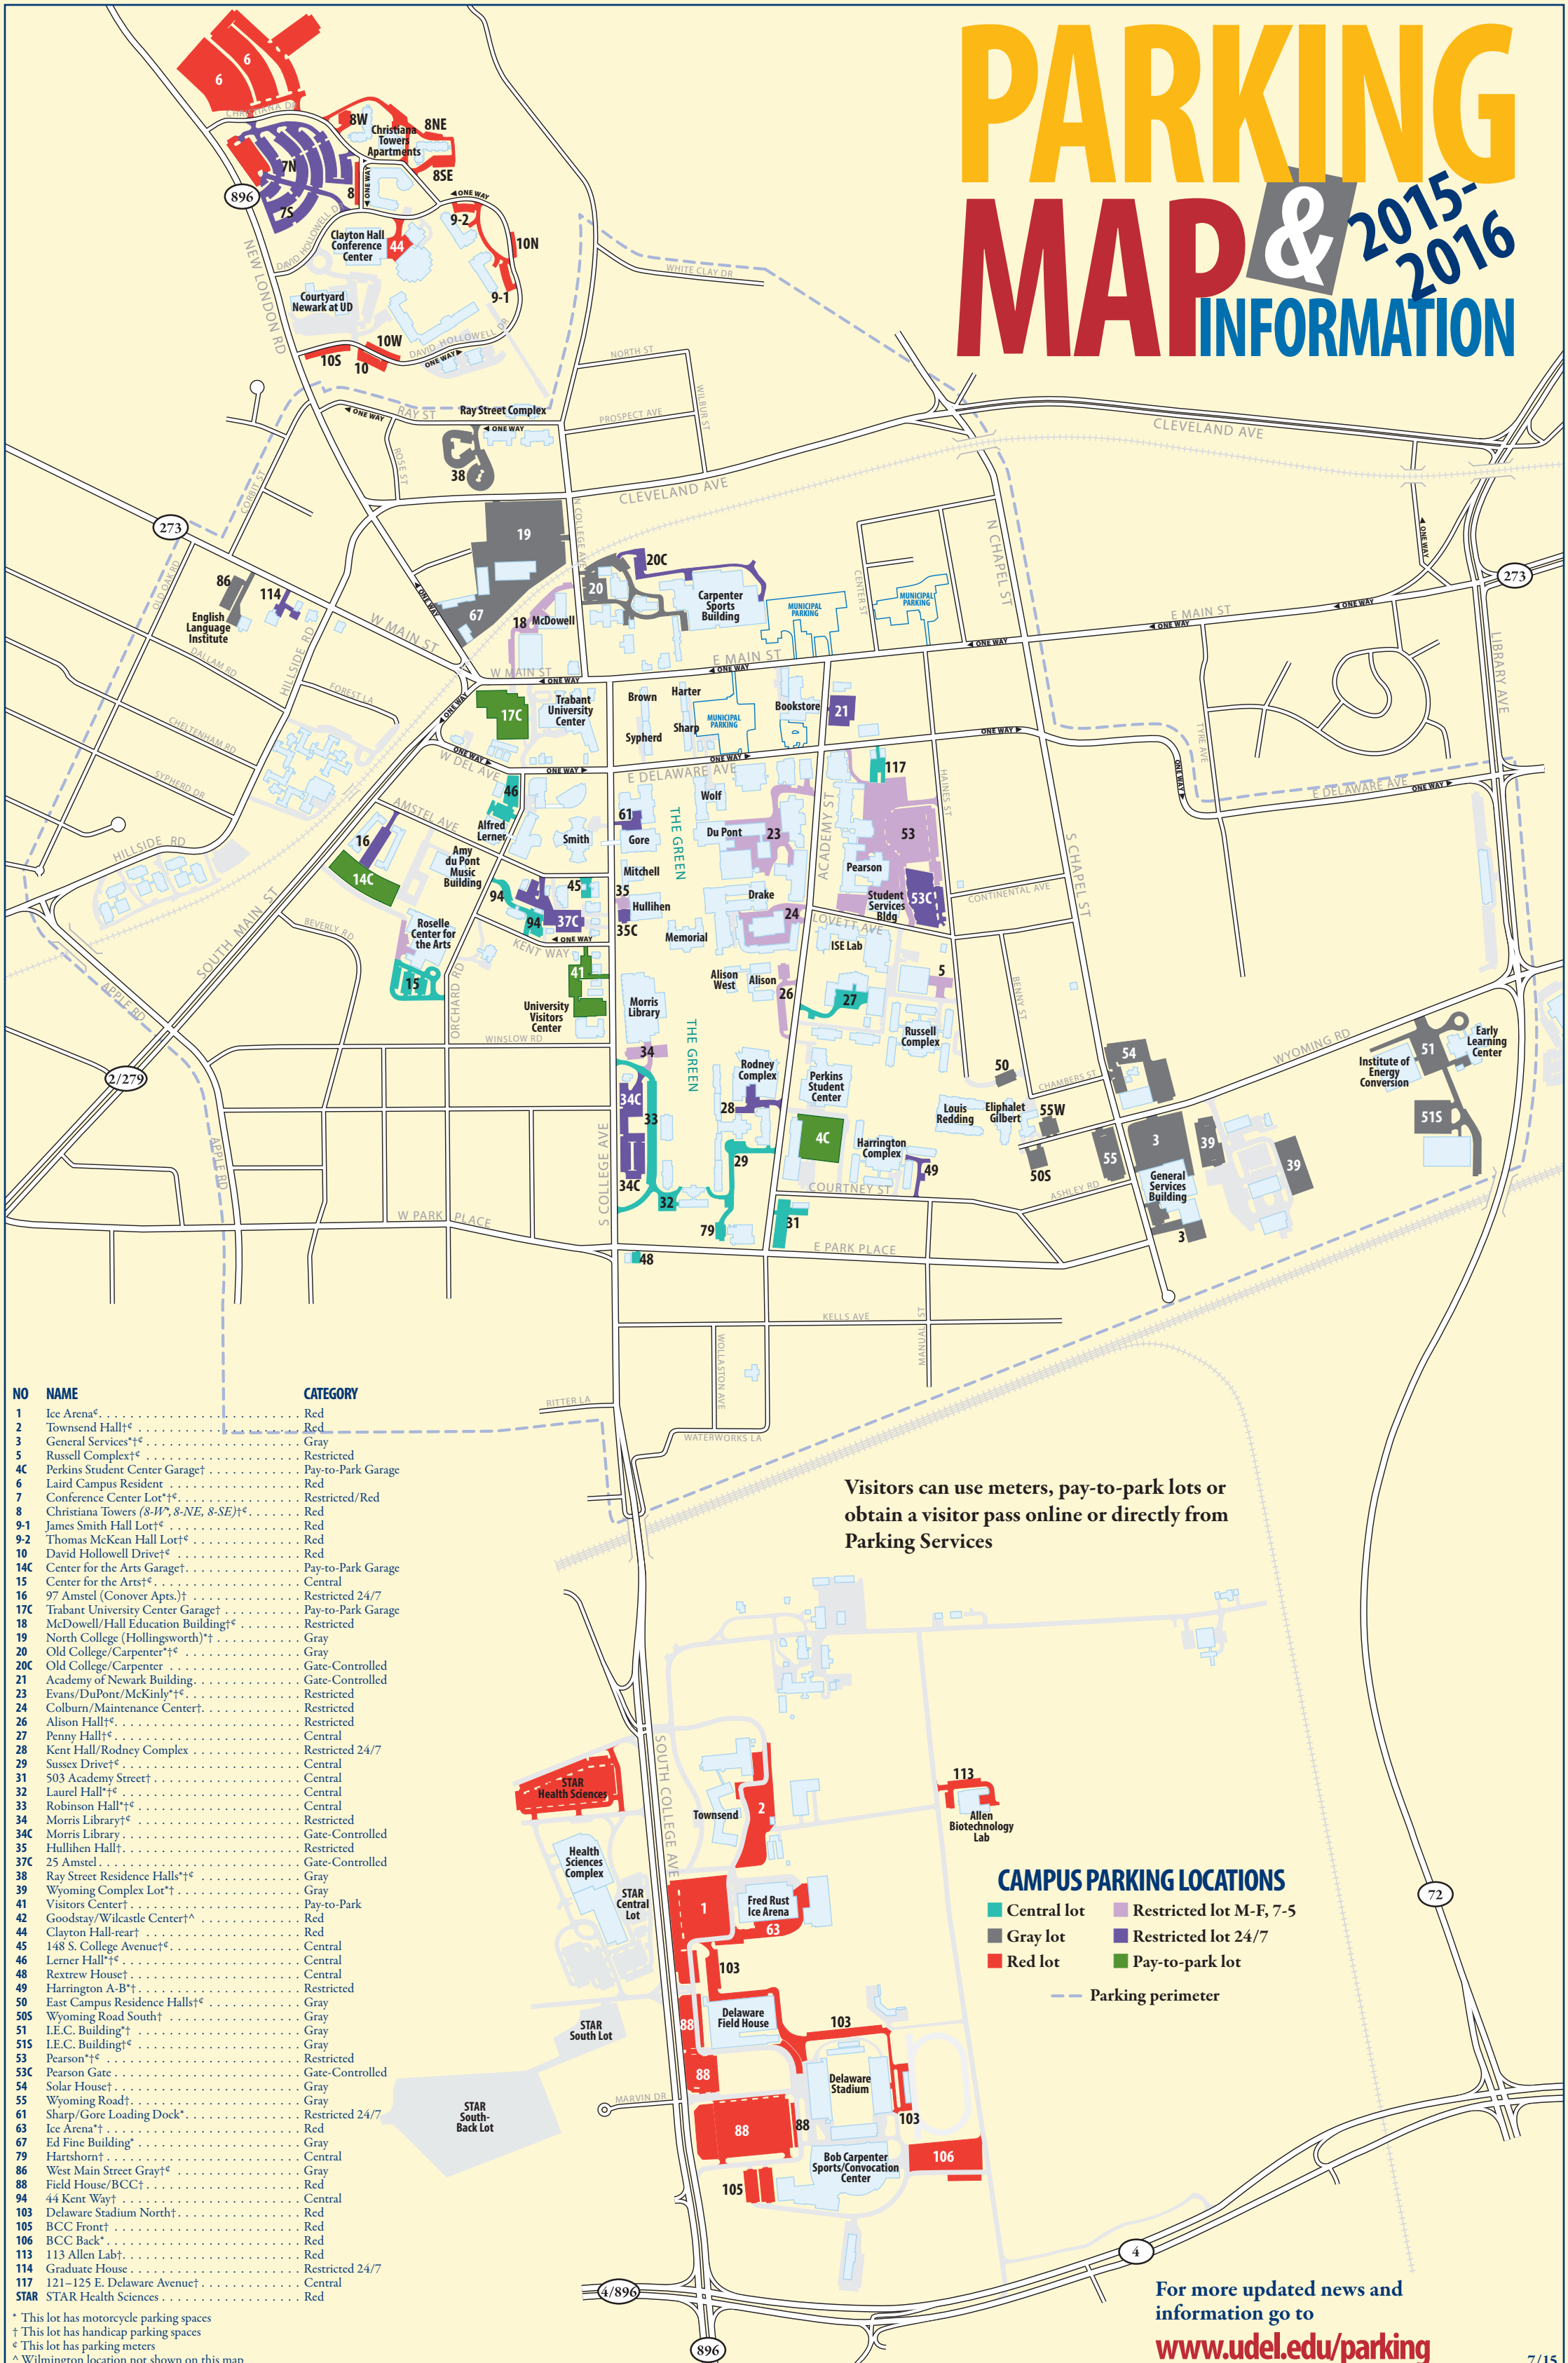

# PARKING MAP & 2015-2016 INFORMATION

Visitors can use meters, pay-to-park lots or obtain a visitor pass online or directly from Parking Services