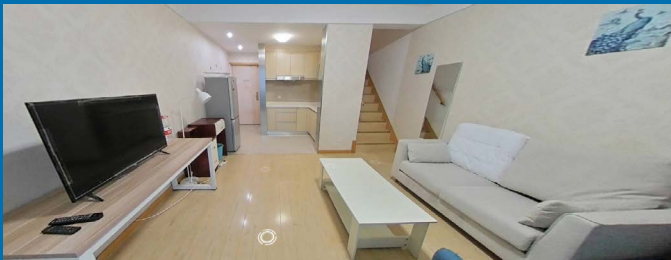

UNIVERSITY OF
DELAWARE®

LIFE ON CAMPUS

UDIC students will have access to UNNC facilities, including the dining halls, counseling, health services, library, student center, and fitness center. They will be fully eligible to participate in campus cultural events and to join UNNC's 100+ student organizations and societies.

Students will have full, unrestricted internet access to all the resources they need for class.

Students will live in modern, apartment-style housing within easy walking distance of UNNC classrooms. Each apartment is fully furnished, including a built-in washer.