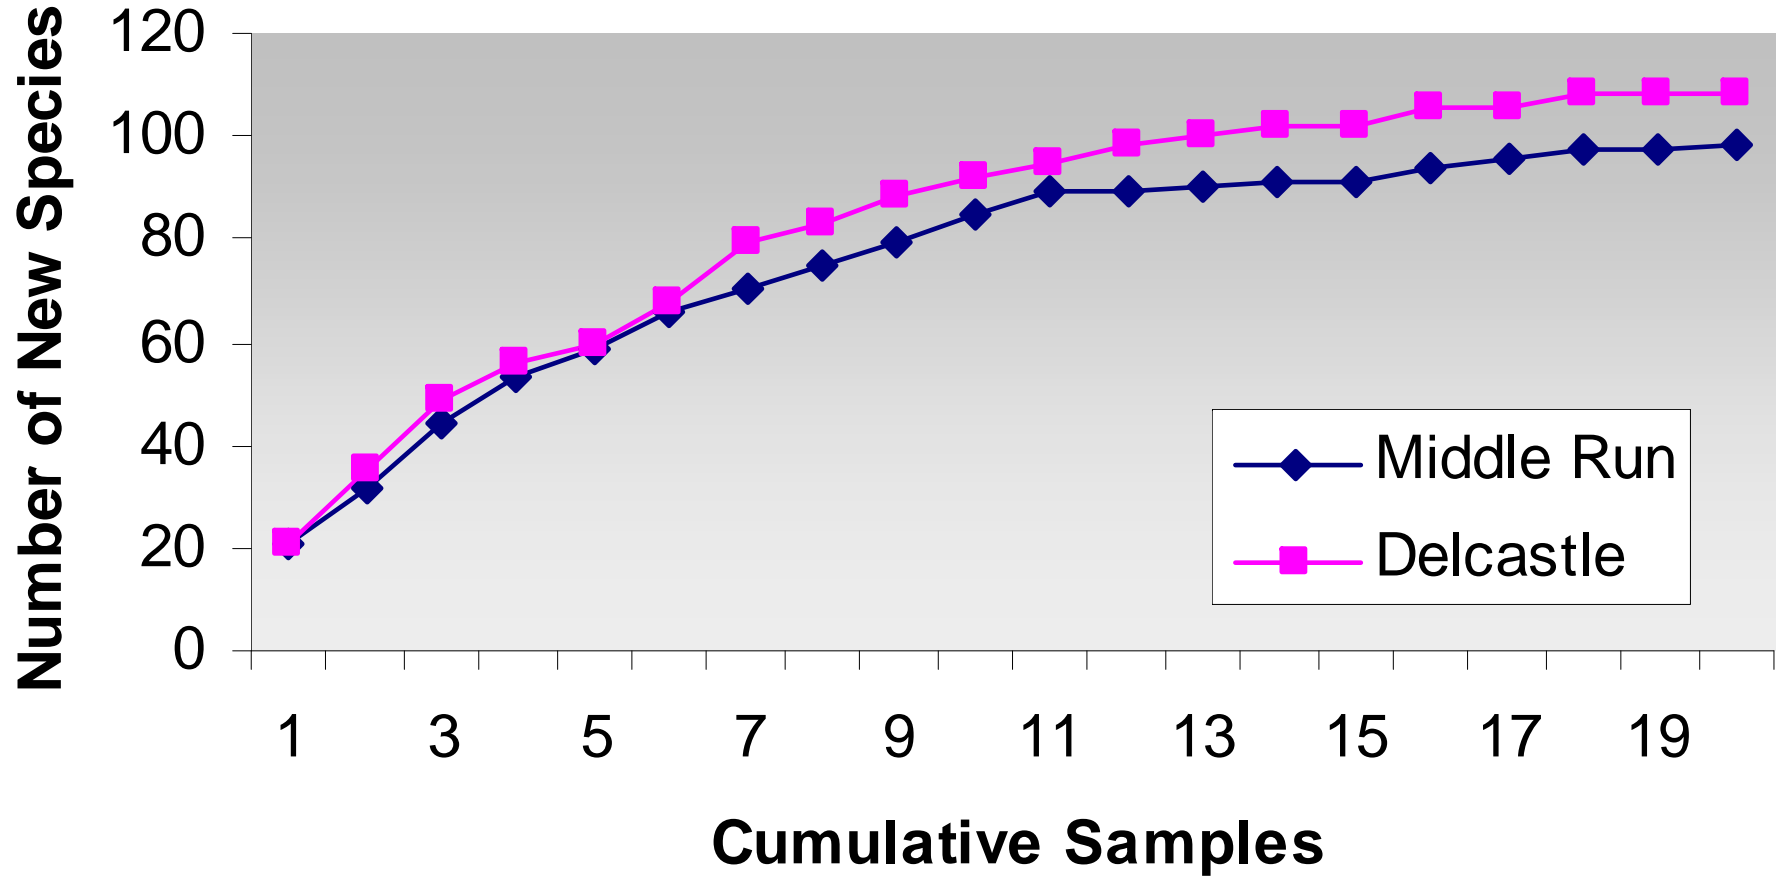

Species Accumulation Curve

Site 1 – Middle Run

Site 2 - Delcastle